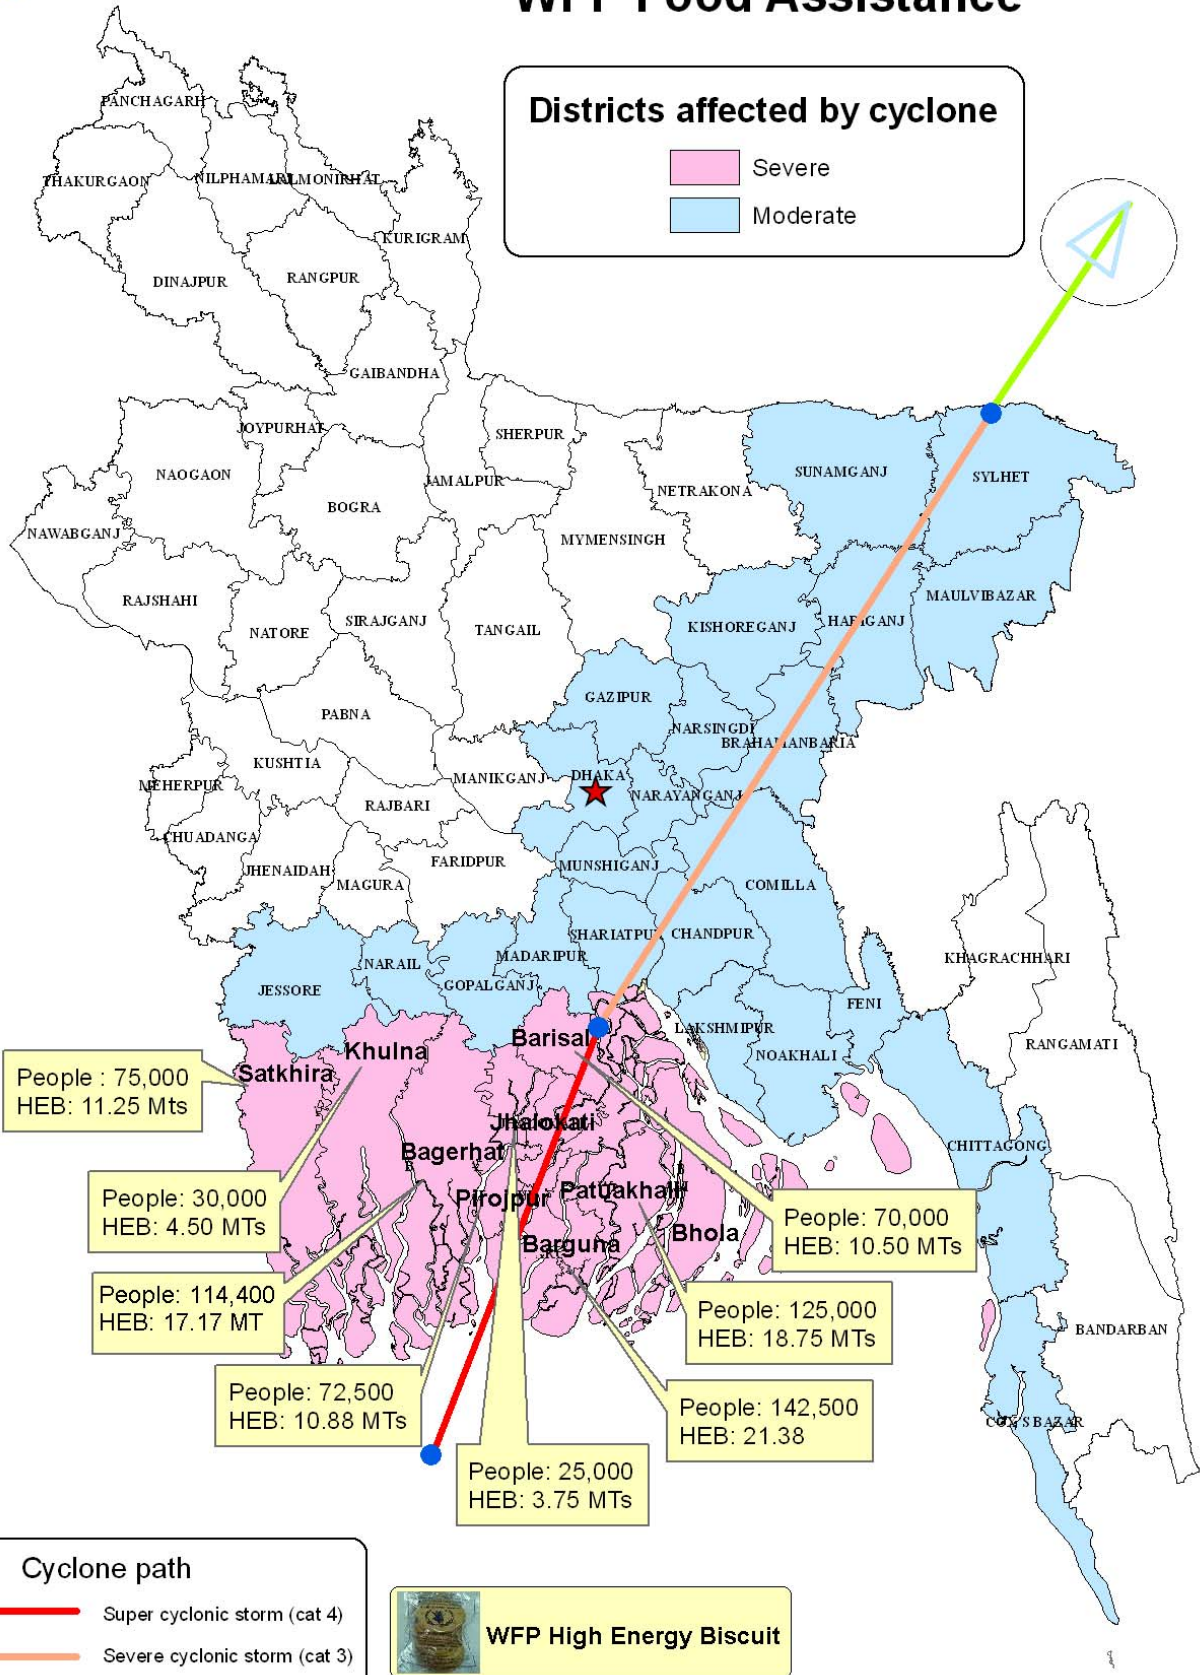

Cyclone SIDR:2007 WFP Food Assistance

The names, boundaries and information on the map does not imply official UN endorsement

Source: Cyclone data, position etc: Tropical Storm Risk Tracker
web address: <http://tsr.mssl.ucl.ac.uk/>