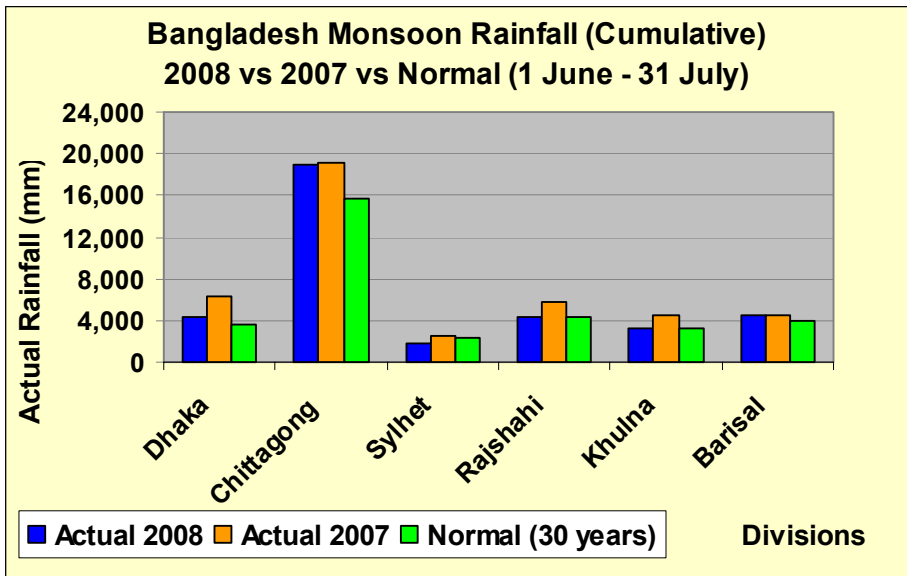

Bangladesh Monsoon 2008 Rainfall Analysis (1 June – 31 July)

Data Source: Bangladesh Meteorological Department/ BMD
 Analyzed by: UN World Food Programme (WFP), Bangladesh