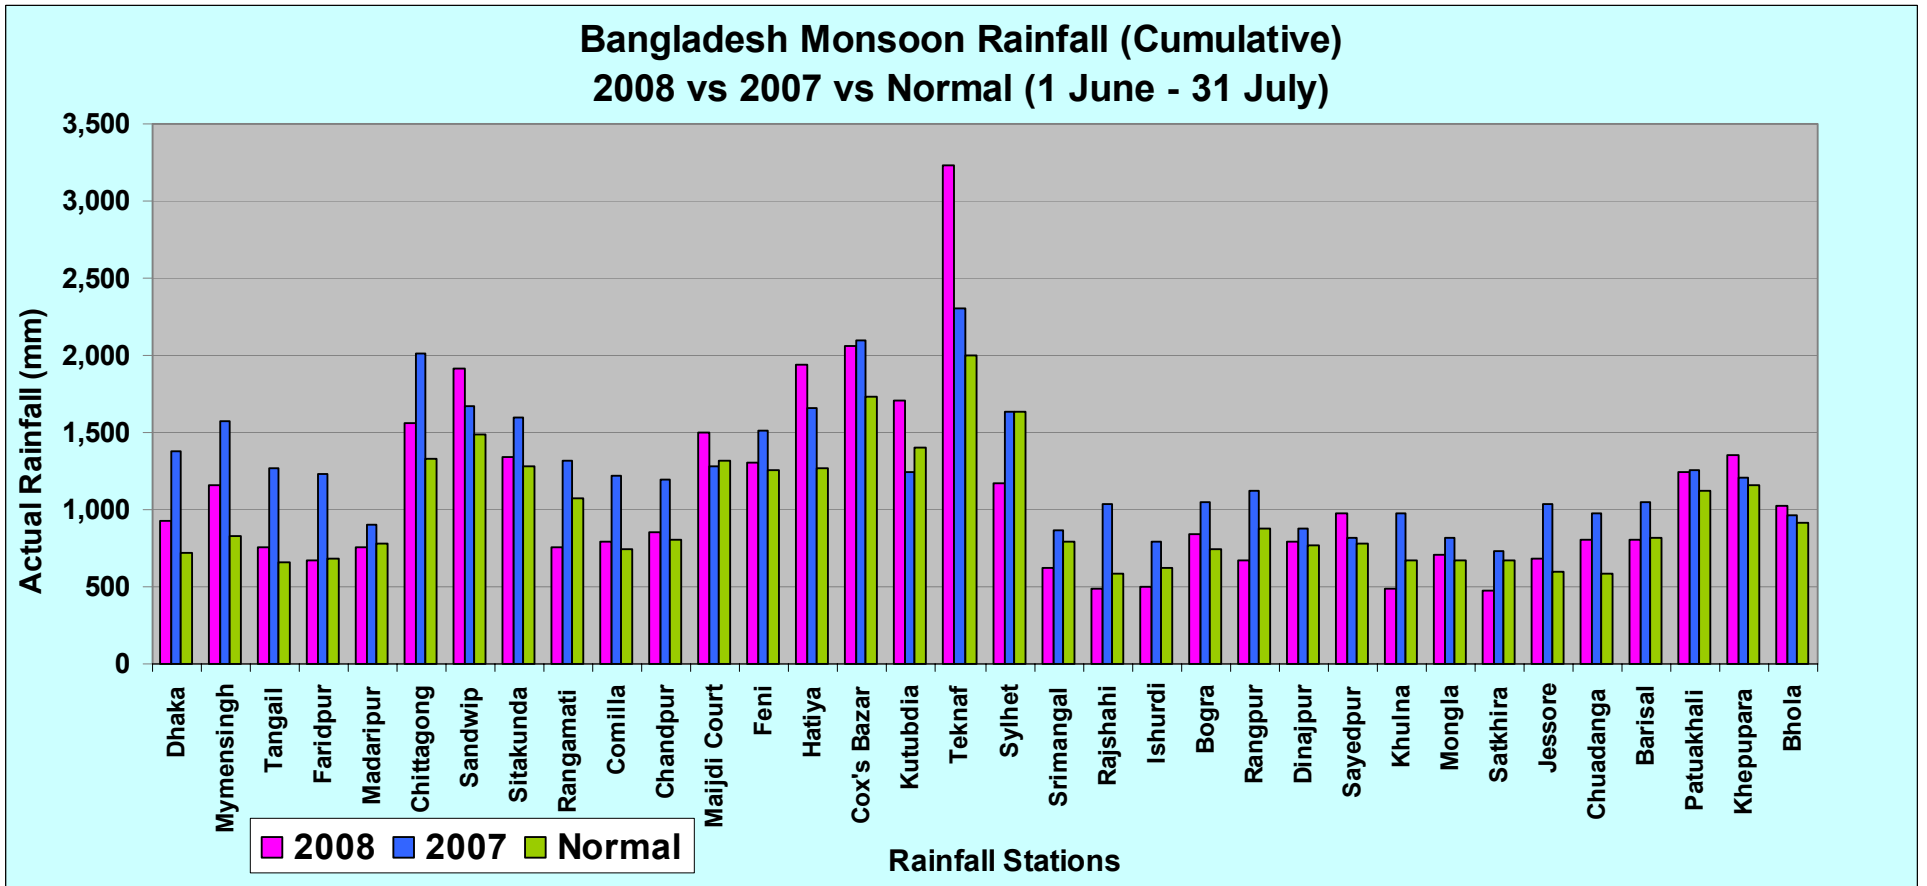

Bangladesh Monsoon 2008 Rainfall Analysis (1 June – 31 July)

Data Source: Bangladesh Meteorological Department/ BMD
 Analyzed by: UN World Food Programme (WFP), Bangladesh