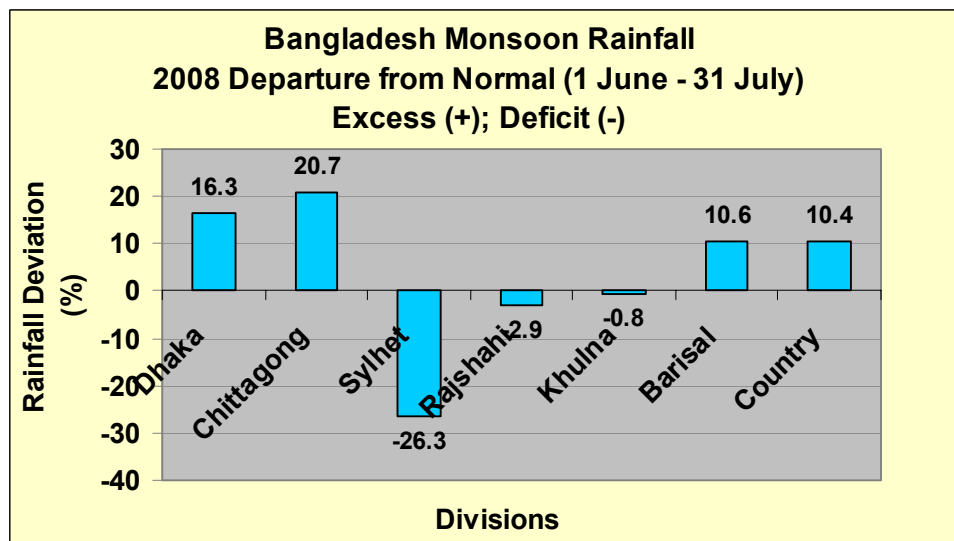

Bangladesh Monsoon 2008 Rainfall Analysis (1 June – 31 July)

Data Source: Bangladesh Meteorological Department/ BMD
 Analyzed by: UN World Food Programme (WFP), Bangladesh