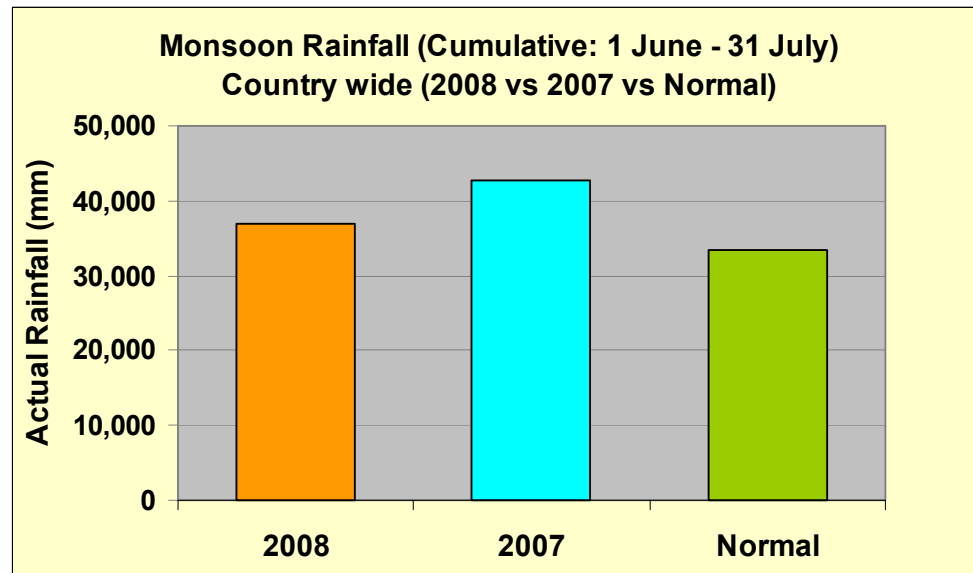

Bangladesh Monsoon 2008 Rainfall Analysis (1 June – 31 July)

Data Source: Bangladesh Meteorological Department/ BMD
 Analyzed by: UN World Food Programme (WFP), Bangladesh